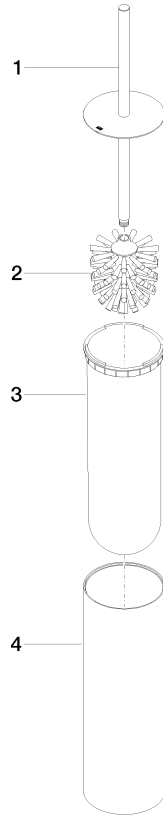

Toilet brush set free-standing model - Chrome

MEM

84 910 979

- brush, matte black
- width 100mm
- height 456 mm

Fits: MEM, LISSÉ, META, CYO

	Chrome	84 910 979-00
	Brushed Platinum	84 910 979-06
	Platinum	84 910 979-08
	Dark Chrome	84 910 979-19
	Light Gold	84 910 979-26
	Brushed Light Gold	84 910 979-27
	Brushed Durabronze (23kt Gold)	84 910 979-28
	Matte Black	84 910 979-33
	Brushed Bronze	84 910 979-42
	Brushed Champagne (22kt Gold)	84 910 979-46
	Brushed Chrome	84 910 979-93
	Brushed Dark Platinum	84 910 979-99

84 910 979

mm [inches]

84 910 979

Parts for other finishes can be found here: Brushed Platinum

Spare parts list

No.	Item Number	Name	Quantity used	Delivery time
1	90 20 97 505 01-00	handle	1	10
2	90 18 50 601 00 90	brush	1	2
3	08 18 40 524 90	insert	1	2
4	90 23 01 504 00-00	casing	1	10