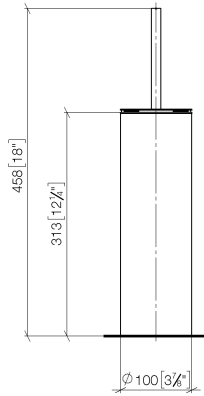

Toilet brush set free-standing model - Chrome

MEM

84 910 979

- brush, matte black
- width 100mm
- height 456 mm

Fits: MEM, LISSÉ, META, CYO

	Chrome	84 910 979-00
	Brushed Platinum	84 910 979-06
	Platinum	84 910 979-08
	Dark Chrome	84 910 979-19
	Light Gold	84 910 979-26
	Brushed Light Gold	84 910 979-27
	Brushed Durabronze (23kt Gold)	84 910 979-28
	Matte Black	84 910 979-33
	Brushed Bronze	84 910 979-42
	Brushed Champagne (22kt Gold)	84 910 979-46
	Brushed Chrome	84 910 979-93
	Brushed Dark Platinum	84 910 979-99

84 910 979

mm [inches]

84 910 979

Parts for other finishes can be found here: Brushed Platinum

Spare parts list

No.	Item Number	Name	Quantity used	Delivery time
1	90 20 97 505 01-00	handle	1	10
2	90 18 50 601 00 90	brush	1	2
3	08 18 40 524 90	insert	1	2
4	90 23 01 504 00-00	casing	1	10